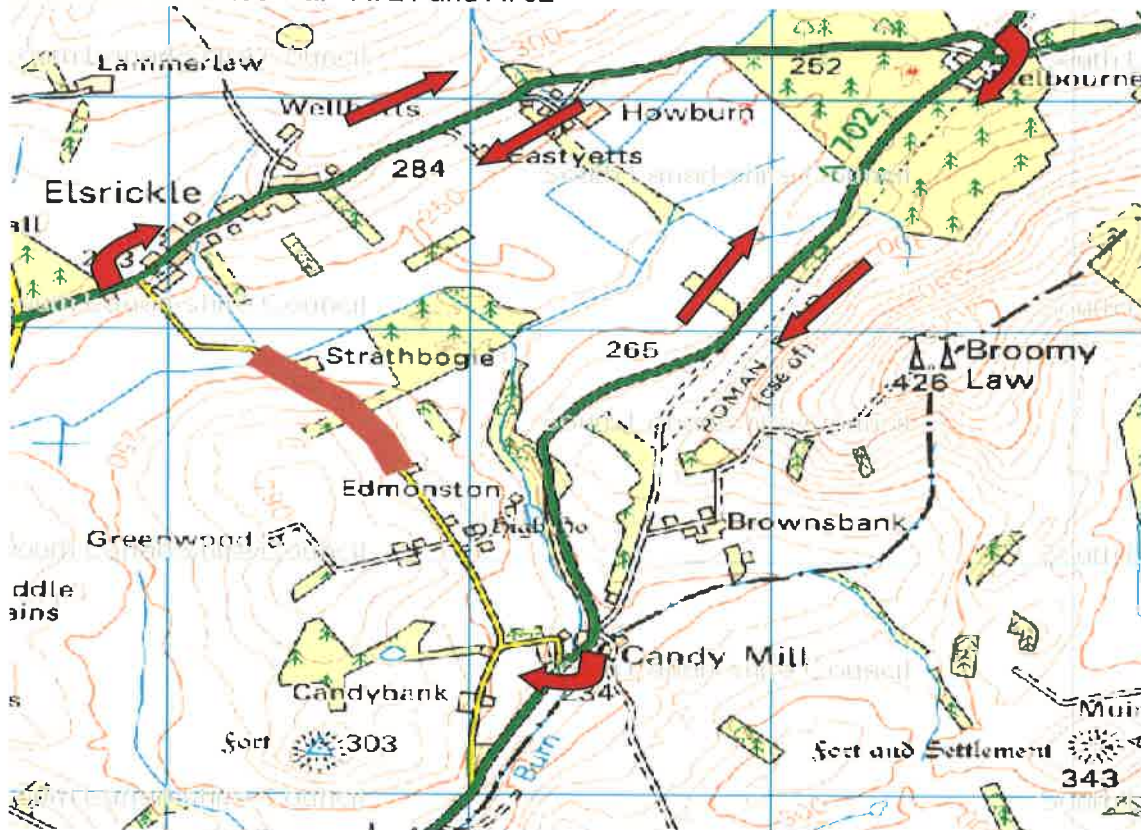

**Community and Enterprise Resources
EXECUTIVE DIRECTOR MICHAEL MCGLYNN
Roads and Transportation Services Clydesdale Area**

TEMPORARY RESTRICTION TO USE OF ROAD

Notice is hereby given that under Section 14 (2) of the Road Traffic Regulation Act 1984, as amended by the Road Traffic (Temporary Restrictions) Act 1991, use of the following road by the undernoted classes of vehicles will be prohibited for the stated period of time.

Name of Road:	Candybank Road, Elsrickle
Between:	A721 Elsrickle
And:	Candymill Road, Elsrickle
Period of Closure:	Wednesday 29th August 2019 08.00hrs for up to 3 days
Reason for Closure:	Carriageway retread works.

Classes of Vehicles Prohibited All vehicles except emergency service vehicles and vehicles involved in these work

Alternative Routes via: A721 and A702

Signed  Roads Area Manager, Clydesdale

Montrose House, 154 Montrose Crescent, Hamilton ML3 6LB Phone: 0303 123 1015
Text Phone: 01698 454039 Email: roads.and.transportation@southlanarkshire.gov.uk

**Healthy
Working
Lives**

Key :

Extent of Closures

Diversions